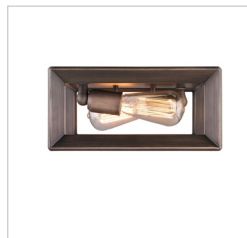

Also Available

2073-FM GMT